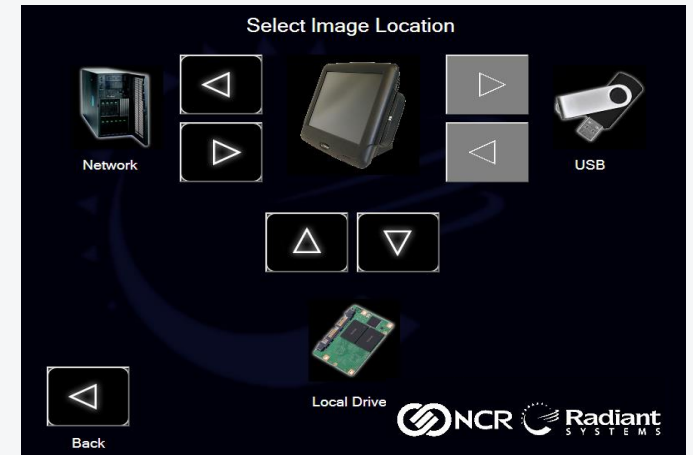

CX ASIA 2018

Recovery Tool

- Use Recovery Partition to perform on-site recovery
- Image capture and restore from local drive, network, or USB drive
- Physical button on terminal

Access to Recovery Button

CAPTURE/APPLY