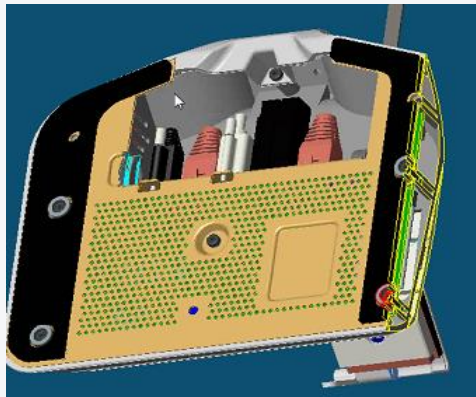

## PX 10 Connectivity

Wireless Option		802.11 a/b/g/n/ac
Ethernet Option	 Ethernet	<b>1 x Ethernet</b> 10/100/1000 (Support GB Ethernet)
Serial	 Pin 10	<b>1 x serial RJ45</b> 12 volt (RTS) or 5v (DTR), 500mA
Cash Drawer		<b>1 x RJ12 (24v)</b> supports dual independent 12v or 24v CD via Y cable
USB 3.0	 	<b>2 x USB</b>
USB Type C	 Type-C	<b>1 x USB C (12v @3A)</b> Use USB C for video/power for customer display
Sim Card Reader		
Expansion Option	 Pin 10	<b>1 x RJ45</b> <b>2 x 12V PUSB</b> <b>1 x 24V PUSB</b>

# PX 10 Flexible options

I/O Bottom of Base

Integrated 7" Display

Remote 10" Display

Battery Add-On on Top of Base

Port Expansion

Remote 7" Display

Integrated Scanner Front or Back Mount