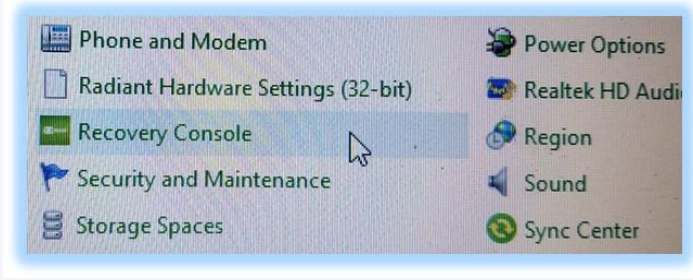

CX ASIA 2018

Recovery Tool

- Use Recovery Partition to perform on-site recovery
- Image capture and restore from local drive, network, or USB drive
- Physical button on terminal

Access to Recovery Button

CAPTURE/APPLY